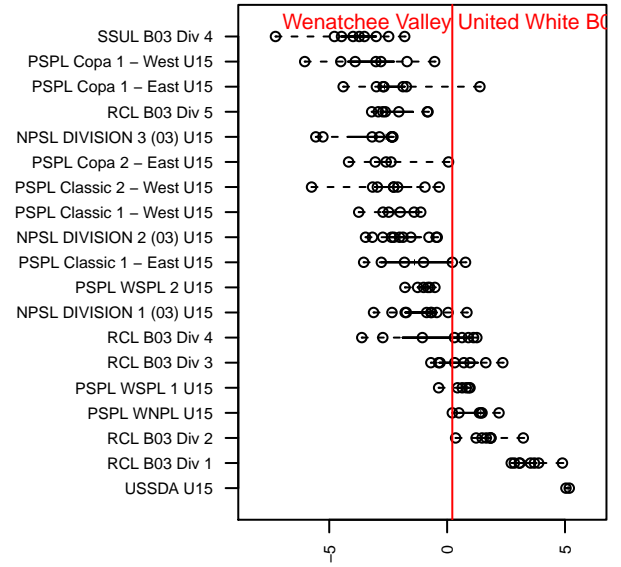

Wenatchee Valley United White B03

Wenatchee FC
 Wenatchee, WA
 B03 total strength=1311
 attack=7.45 defense=4.63
 fall league = PSPL Classic 1 – East U15
 notes= Quiroz 2016

alt names used:
 UNITED SC ML B03 White
 WENATCHEE VALLEY UNITED SC ML B03 W

Venues played:
 2017 Les Schwab NW Cup U15
 2017 PSPL Classic 1 – East U15

**attack and defense variance (black dot)
relative to other teams
and top 10 in region**

**attack and defense rating
relative to others at age
and all opponents in last 13 months**